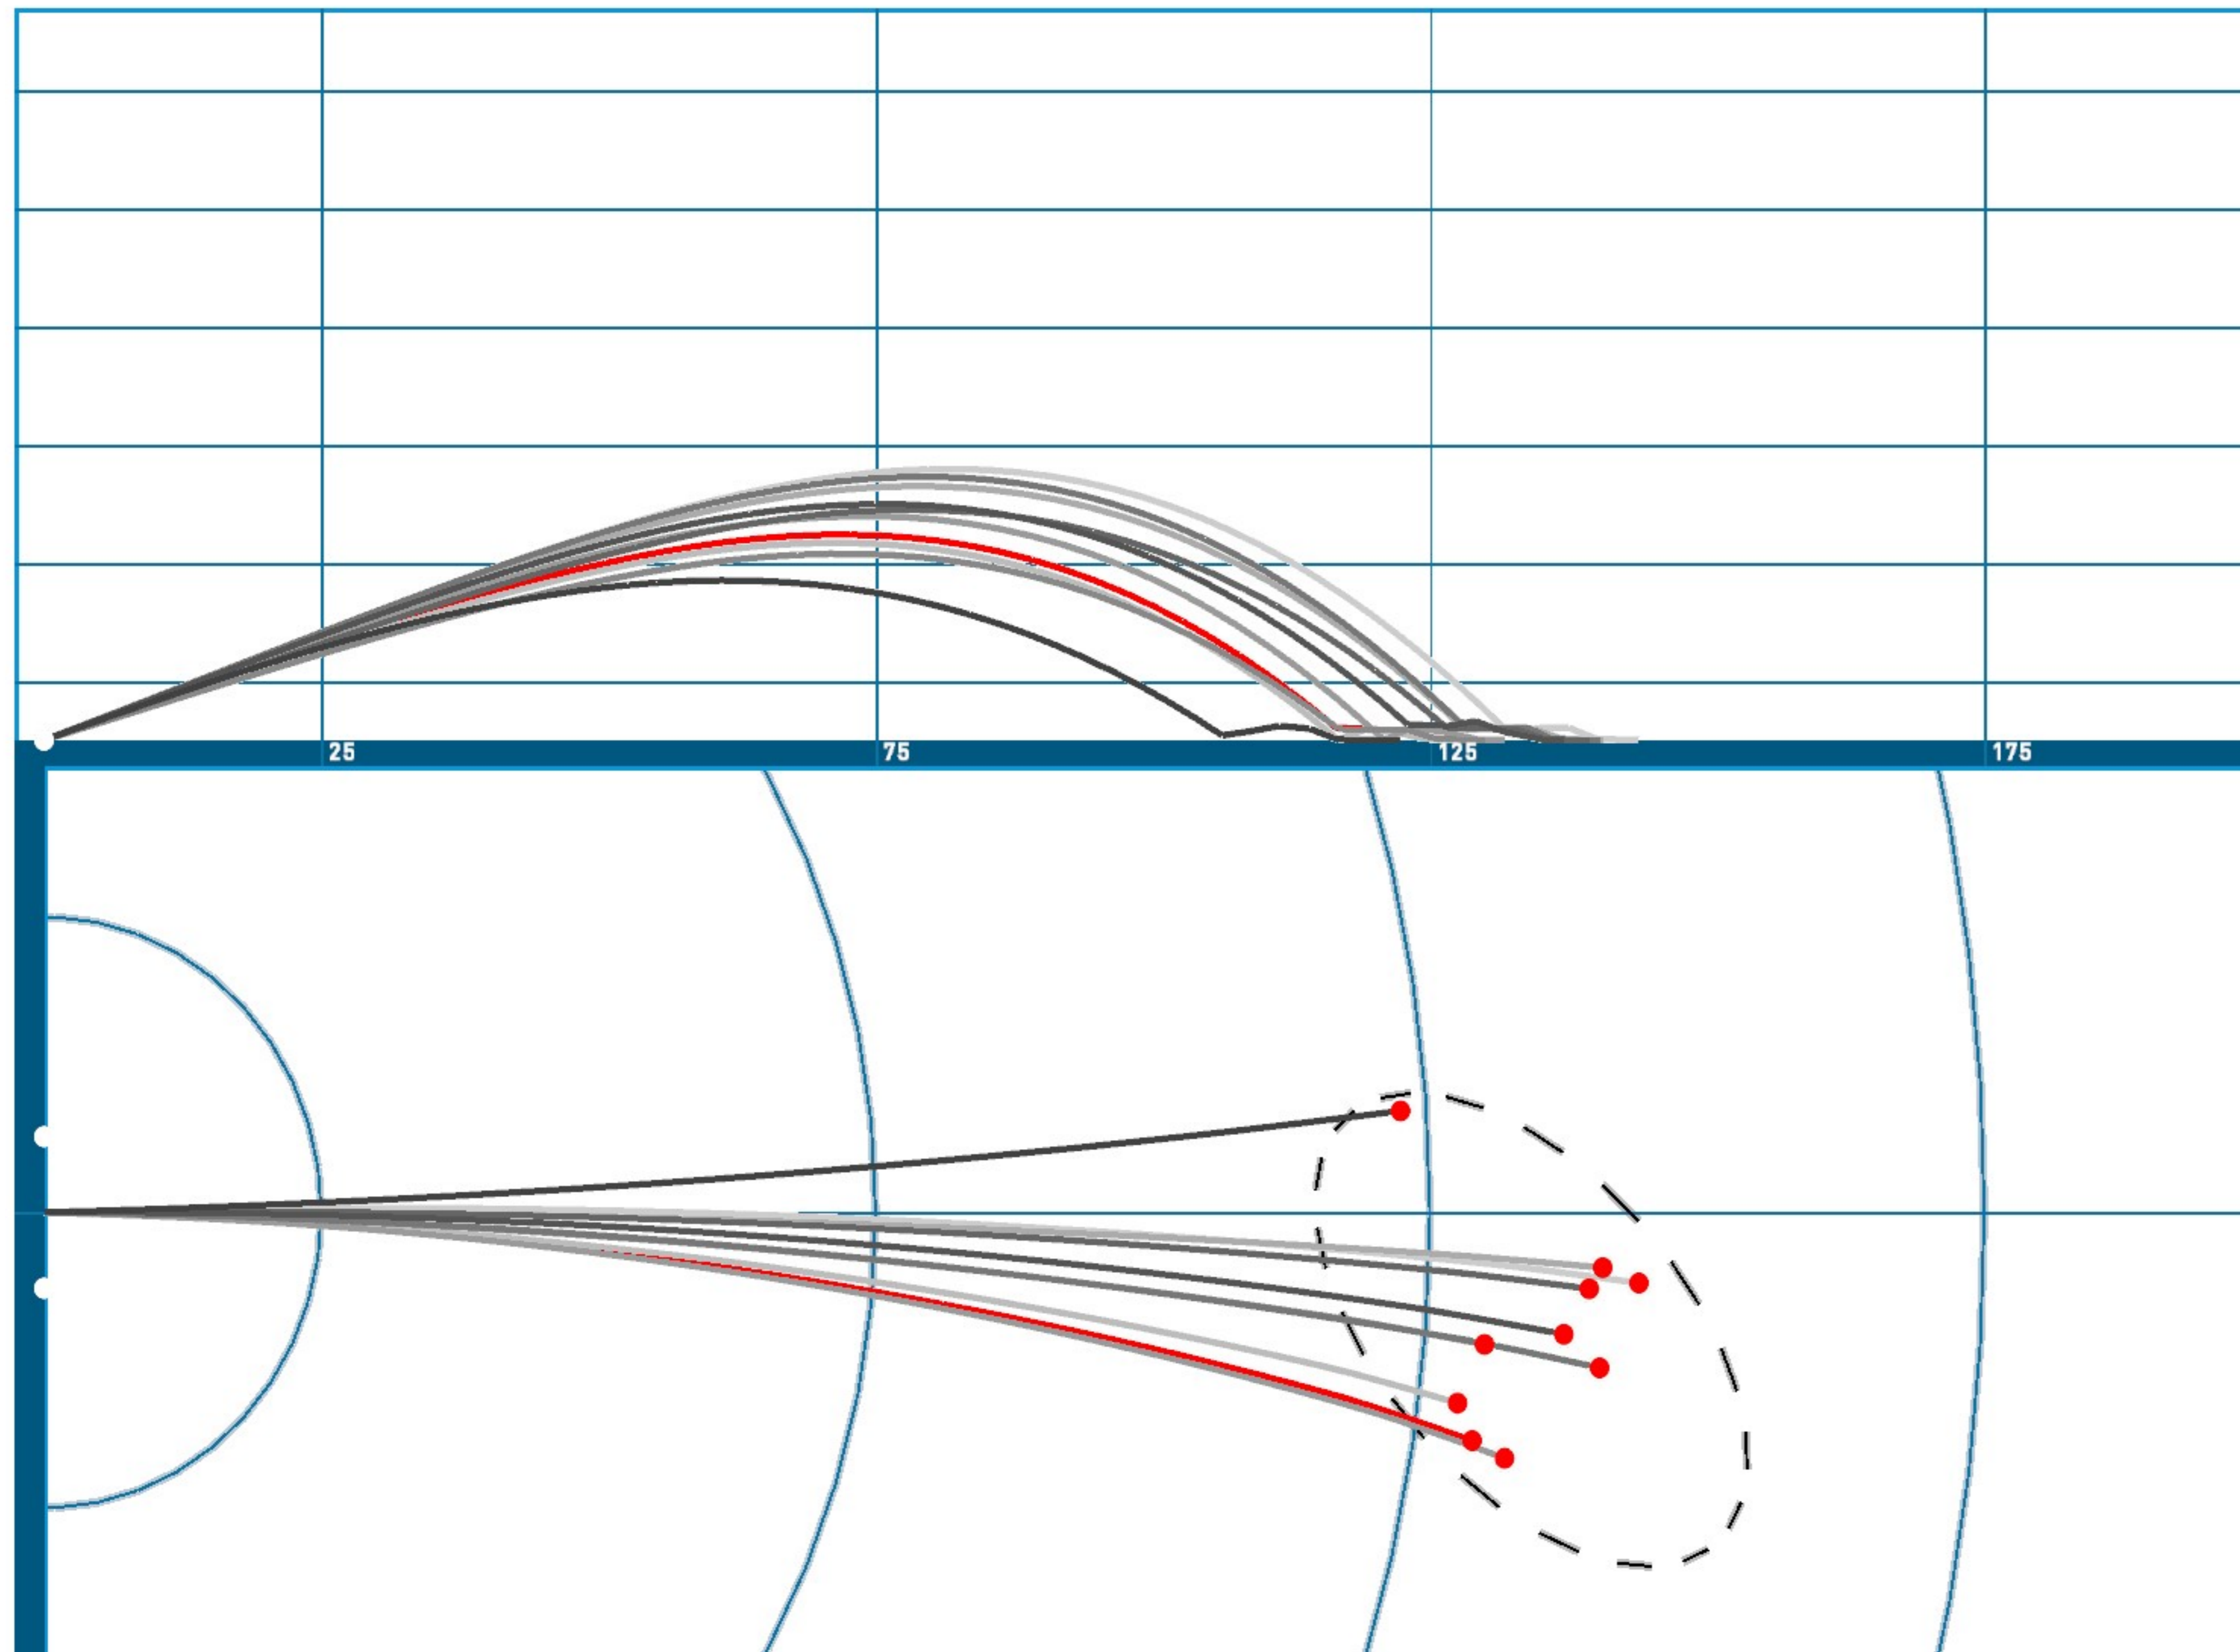

	SPEED	LAUNCH ANGLE	TOTAL SPIN	CARRY	TOTAL	PUSH/PULL	SIDESPIN
LAST	97.8 mph	17.9°	5219 rpm	119 m	130 m	1.0° R	1578 R rpm
AVG	98.8 mph	18.5°	4797 rpm	123 m	135 m	0.0°	840 R rpm

	LAST	AVG
DESCENT ANGLE	38.3°	39.2°
PEAK HEIGHT	17 m	19 m
OFF LINE	19.3 R m	9.9 R m